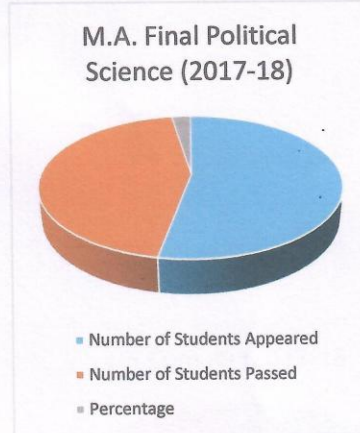

Govt. Gramya Bharti College Hardibazar, Dist.-Korba (C.G)
Average pass percentage of Student during last five years

Programme Name	Year	Number of Students Appeared	Number of Students Passed	Percentage
M.Sc. Final Chemistry	(2017-18)	11	11	100.00%
Programme Name	Year	Number of Students Appeared	Number of Students Passed	Percentage
M.Sc. Final Geology	(2017-18)	0	0	0.00%
Programme Name	Year	Number of Students Appeared	Number of Students Passed	Percentage
M.Sc. Final Botany	(2017-18)	14	6	42.86%
Programme Name	Year	Number of Students Appeared	Number of Students Passed	Percentage
M.Sc. Final Physics	(2017-18)	4	1	25.00%
Programme Name	Year	Number of Students Appeared	Number of Students Passed	Percentage
M.Sc. Final Mathematics	(2017-18)	8	7	87.50%
Programme Name	Year	Number of Students Appeared	Number of Students Passed	Percentage
M.Sc. Final Zoology	(2017-18)	22	15	68.18%

Principal
Govt. Gramya Bharati College
Hardi Bazar, Dist.- Korba (C.G.)

SAMPLE