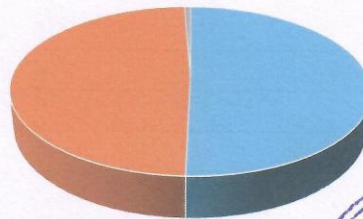

B.Sc. III (2017-18)

- Number of Students Appeared
- Number of Students Passed
- Percentage

B.A. III (2017-18)

- Number of Students Appeared
- Number of Students Passed
- Percentage

B.Com. III (2017-18)

- Number of Students Appeared
- Number of Students Passed
- Percentage

Programme Name	Year	Number of Students Appeared	Number of Students Passed	Percentage
M.A. Final Economics	(2017-18)	8	7	87.50%
Programme Name	Year	Number of Students Appeared	Number of Students Passed	Percentage
M.A. Final Political Science	(2017-18)	19	16	84.21%
Programme Name	Year	Number of Students Appeared	Number of Students Passed	Percentage
M.A. Final Geography	(2017-18)	10	7	70.00%
Programme Name	Year	Number of Students Appeared	Number of Students Passed	Percentage
M.A. Final Sociology	(2017-18)	20	8	40.00%
Programme Name	Year	Number of Students Appeared	Number of Students Passed	Percentage
M.A. Final Hindi	(2017-18)	30	23	76.67%
Programme Name	Year	Number of Students Appeared	Number of Students Passed	Percentage
M.A. Final English	(2017-18)	10	9	90.00%