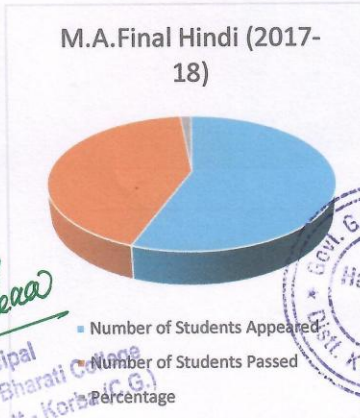

Govt. Gramya Bharti College Hardibazar, Dist.-Korba (C.G)
Average pass percentage of Student during last five years

Programme Name	Year	Number of Students Appeared	Number of Students Passed	Percentage
M.Sc. Final Chemistry	(2017-18)	11	11	100.00%
Programme Name	Year	Number of Students Appeared	Number of Students Passed	Percentage
M.Sc. Final Geology	(2017-18)	0	0	0.00%
Programme Name	Year	Number of Students Appeared	Number of Students Passed	Percentage
M.Sc. Final Botany	(2017-18)	14	6	42.86%
Programme Name	Year	Number of Students Appeared	Number of Students Passed	Percentage
M.Sc. Final Physics	(2017-18)	4	1	25.00%
Programme Name	Year	Number of Students Appeared	Number of Students Passed	Percentage
M.Sc. Final Mathematics	(2017-18)	8	7	87.50%
Programme Name	Year	Number of Students Appeared	Number of Students Passed	Percentage
M.Sc. Final Zoology	(2017-18)	22	15	68.18%

Principal
Govt. Gramya Bharati College
Hardi Bazar, Dist.- Korba (C.G.)

SAMPLE