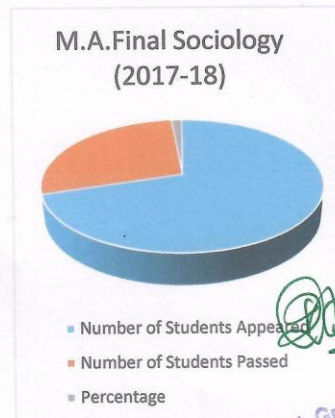

Govt. Gramya Bharti College Hardibazar, Dist.-Korba (C.G)
Average pass percentage of Student during last five years

Programme Name	Year	Number of Students Appeared	Number of Students Passed	Percentage
M.Sc. Final Chemistry	(2017-18)	11	11	100.00%
Programme Name	Year	Number of Students Appeared	Number of Students Passed	Percentage
M.Sc. Final Geology	(2017-18)	0	0	0.00%
Programme Name	Year	Number of Students Appeared	Number of Students Passed	Percentage
M.Sc. Final Botany	(2017-18)	14	6	42.86%
Programme Name	Year	Number of Students Appeared	Number of Students Passed	Percentage
M.Sc. Final Physics	(2017-18)	4	1	25.00%
Programme Name	Year	Number of Students Appeared	Number of Students Passed	Percentage
M.Sc. Final Mathematics	(2017-18)	8	7	87.50%
Programme Name	Year	Number of Students Appeared	Number of Students Passed	Percentage
M.Sc. Final Zoology	(2017-18)	22	15	68.18%

Principal
Govt. Gramya Bharati College
Hardi Bazar, Dist.- Korba (C.G.)

SAMPLE