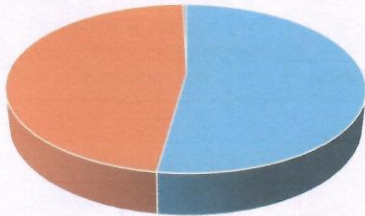

**Govt. Gramya Bharti College Hardibazar, Dist.-Korba (C.G)**  
**Average pass percentage of Student during last five years**

Programme Name	Year	Number of Students Appeared	Number of Students Passed	Percentage
B.Sc. III	(2017-18)	122	111	90.98%
Programme Name	Year	Number of Students Appeared	Number of Students Passed	Percentage
B.A. III	(2017-18)	230	204	88.70%
Programme Name	Year	Number of Students Appeared	Number of Students Passed	Percentage
B.Com. III	(2017-18)	73	71	97.26%

B.Sc. III (2017-18)

- Number of Students Appeared
- Number of Students Passed
- Percentage

B.A. III (2017-18)

- Number of Students Appeared
- Number of Students Passed
- Percentage

B.Com. III (2017-18)

- Number of Students Appeared
- Number of Students Passed
- Percentage