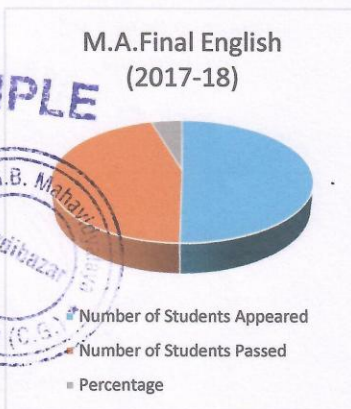

Govt. Gramya Bharti College Hardibazar, Dist.-Korba (C.G.)
Average pass percentage of Student during last five years

Programme Name	Year	Number of Students Appeared	Number of Students Passed	Percentage
M.A. Final Economics	(2017-18)	8	7	87.50%
Programme Name	Year	Number of Students Appeared	Number of Students Passed	Percentage
M.A. Final Political Science	(2017-18)	19	16	84.21%
Programme Name	Year	Number of Students Appeared	Number of Students Passed	Percentage
M.A. Final Geography	(2017-18)	10	7	70.00%
Programme Name	Year	Number of Students Appeared	Number of Students Passed	Percentage
M.A. Final Sociology	(2017-18)	20	8	40.00%
Programme Name	Year	Number of Students Appeared	Number of Students Passed	Percentage
M.A. Final Hindi	(2017-18)	30	23	76.67%
Programme Name	Year	Number of Students Appeared	Number of Students Passed	Percentage
M.A. Final English	(2017-18)	10	9	90.00%