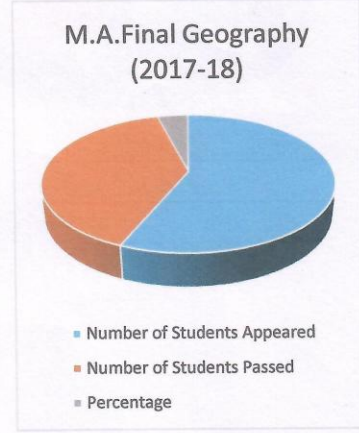

Govt. Gramya Bharti College Hardibazar, Dist.-Korba (C.G)
Average pass percentage of Student during last five years

Programme Name	Year	Number of Students Appeared	Number of Students Passed	Percentage
M.Sc. Final Chemistry	(2017-18)	11	11	100.00%
Programme Name	Year	Number of Students Appeared	Number of Students Passed	Percentage
M.Sc. Final Geology	(2017-18)	0	0	0.00%
Programme Name	Year	Number of Students Appeared	Number of Students Passed	Percentage
M.Sc. Final Botany	(2017-18)	14	6	42.86%
Programme Name	Year	Number of Students Appeared	Number of Students Passed	Percentage
M.Sc. Final Physics	(2017-18)	4	1	25.00%
Programme Name	Year	Number of Students Appeared	Number of Students Passed	Percentage
M.Sc. Final Mathematics	(2017-18)	8	7	87.50%
Programme Name	Year	Number of Students Appeared	Number of Students Passed	Percentage
M.Sc. Final Zoology	(2017-18)	22	15	68.18%

Principal
Govt. Gramya Bharati College
Hardi Bazar, Dist.- Korba (C.G.)

SAMPLE