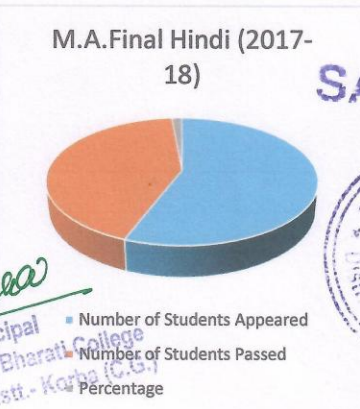

Govt. Gramya Bharti College Hardibazar, Dist.-Korba (C.G.)
Average pass percentage of Student during last five years

Programme Name	Year	Number of Students Appeared	Number of Students Passed	Percentage
M.A. Final Economics	(2017-18)	8	7	87.50%
Programme Name	Year	Number of Students Appeared	Number of Students Passed	Percentage
M.A. Final Political Science	(2017-18)	19	16	84.21%
Programme Name	Year	Number of Students Appeared	Number of Students Passed	Percentage
M.A. Final Geography	(2017-18)	10	7	70.00%
Programme Name	Year	Number of Students Appeared	Number of Students Passed	Percentage
M.A. Final Sociology	(2017-18)	20	8	40.00%
Programme Name	Year	Number of Students Appeared	Number of Students Passed	Percentage
M.A. Final Hindi	(2017-18)	30	23	76.67%
Programme Name	Year	Number of Students Appeared	Number of Students Passed	Percentage
M.A. Final English	(2017-18)	10	9	90.00%