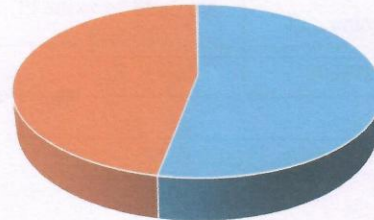

**Govt. Gramya Bharti College Hardibazar, Dist.-Korba (C.G)**  
**Average pass percentage of Student during last five years**

Programme Name	Year	Number of Students Appeared	Number of Students Passed	Percentage
B.Sc. III	(2017-18)	122	111	90.98%
Programme Name	Year	Number of Students Appeared	Number of Students Passed	Percentage
B.A. III	(2017-18)	230	204	88.70%
Programme Name	Year	Number of Students Appeared	Number of Students Passed	Percentage
B.Com. III	(2017-18)	73	71	97.26%

B.Sc. III (2017-18)

- Number of Students Appeared
- Number of Students Passed
- Percentage

B.A. III (2017-18)

- Number of Students Appeared
- Number of Students Passed
- Percentage

B.Com. III (2017-18)

- Number of Students Appeared
- Number of Students Passed
- Percentage