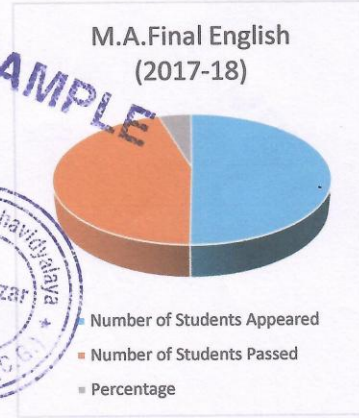

Govt. Gramya Bharti College Hardibazar, Dist.-Korba (C.G)
Average pass percentage of Student during last five years

Programme Name	Year	Number of Students Appeared	Number of Students Passed	Percentage
M.Sc. Final Chemistry	(2017-18)	11	11	100.00%
Programme Name	Year	Number of Students Appeared	Number of Students Passed	Percentage
M.Sc. Final Geology	(2017-18)	0	0	0.00%
Programme Name	Year	Number of Students Appeared	Number of Students Passed	Percentage
M.Sc. Final Botany	(2017-18)	14	6	42.86%
Programme Name	Year	Number of Students Appeared	Number of Students Passed	Percentage
M.Sc. Final Physics	(2017-18)	4	1	25.00%
Programme Name	Year	Number of Students Appeared	Number of Students Passed	Percentage
M.Sc. Final Mathematics	(2017-18)	8	7	87.50%
Programme Name	Year	Number of Students Appeared	Number of Students Passed	Percentage
M.Sc. Final Zoology	(2017-18)	22	15	68.18%

Principal
Govt. Gramya Bharati College
Hardi Bazar, Dist.- Korba (C.G.)

SAMPLE