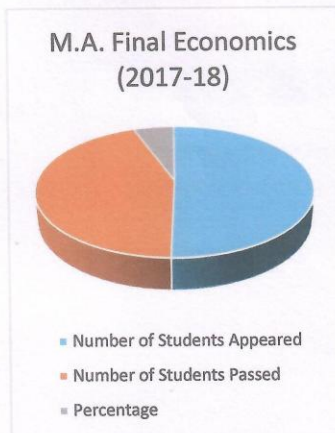

Govt. Gramya Bharti College Hardibazar, Dist.-Korba (C.G)
Average pass percentage of Student during last five years

Programme Name	Year	Number of Students Appeared	Number of Students Passed	Percentage
M.Sc. Final Chemistry	(2017-18)	11	11	100.00%
Programme Name	Year	Number of Students Appeared	Number of Students Passed	Percentage
M.Sc. Final Geology	(2017-18)	0	0	0.00%
Programme Name	Year	Number of Students Appeared	Number of Students Passed	Percentage
M.Sc. Final Botany	(2017-18)	14	6	42.86%
Programme Name	Year	Number of Students Appeared	Number of Students Passed	Percentage
M.Sc. Final Physics	(2017-18)	4	1	25.00%
Programme Name	Year	Number of Students Appeared	Number of Students Passed	Percentage
M.Sc. Final Mathematics	(2017-18)	8	7	87.50%
Programme Name	Year	Number of Students Appeared	Number of Students Passed	Percentage
M.Sc. Final Zoology	(2017-18)	22	15	68.18%

Principal
Govt. Gramya Bharati College
Hardi Bazar, Dist.- Korba (C.G.)

SAMPLE